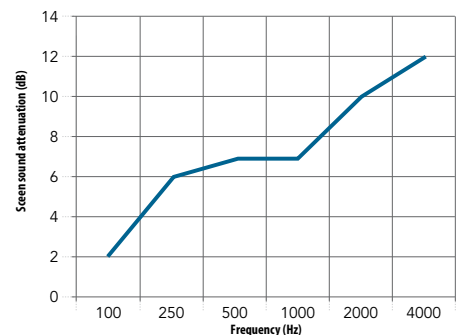

Reakce na oheň
B-s1,d0
Dle normy EN 13501-1

Čištění

- Rám: vysavačem, vlhkým hadříkem a pěnou pod nízkým tlakem
- Plátno: vysavačem, vlhkým hadříkem a praním v běžném pracovním cyklu v pračce do 40 stupňů

Hygiena
Kamenná vlna nepředstavuje potravu pro mikroorganismy

Recyklovatelnost
Plně recyklovatelná kamenná vlna

Vnitřní ovzduší
Rockfon Canva má nízké uvolňování těkavých organických látek (VOC)

Nezávadnost materiálů
Všechny materiály použité v produktech Rockfon jsou průběžně prověřovány vůči seznamu látek omezených podle nařízení REACH nebo označených jako látky vzbuzující mimořádné obavy (SVHC). Vlákna kamenné vlny Rockfon jsou v souladu s evropskou regulací bezpečných vláken a mají certifikaci EUCEB.