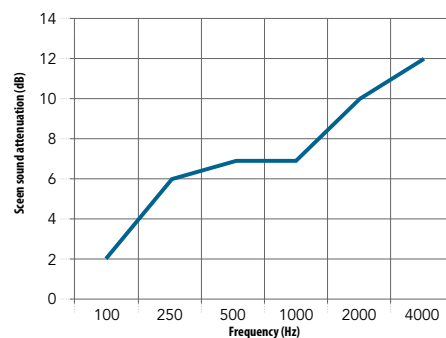

Reakce na oheň
B-s1,d0
Dle normy EN 13501-1

Recyklovatelnost
Plně recyklovatelná kamenná vlna

Čištění

- Rám: vysavačem, vlhkým hadříkem a pěnou pod nízkým tlakem
- Plátno: vysavačem, vlhkým hadříkem a praním v běžném pracím cyklu v pračce do 40 stupňů

Vnitřní ovzduší
Rockfon Canva má nízké uvolňování těkavých organických látek (VOC)

Hygiena
Kamenná vlna nepředstavuje potravu pro mikroorganismy

Nezávadnost materiálů
Všechny materiály použité v produktech Rockfon jsou prověřené podle seznamu zakázaných látek podle nařízení REACH a neobsahují látky vzbuzující mimořádné obavy (SVHC). Vlákná kamenné vlny Rockfon splňují nařízení EU o bezpečných vláknech a jsou certifikována Evropskou certifikační komisí pro minerální vlnu EUCEB.